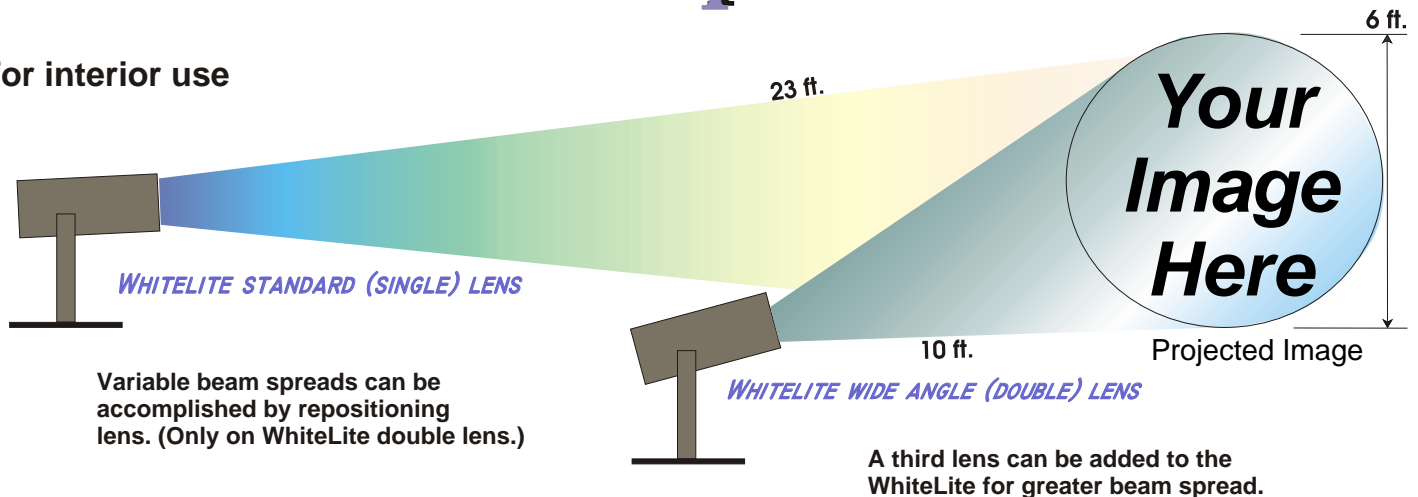

## TABLE/FLOOR-TOP PROJECTION UNIT

The WhiteLite projector features ease of operation along with portability and beauty. Simply set the unit on a table top or floor and plug into the nearest outlet. Focus and orientation is accomplished by sliding or rotating the control rods located in the front of the light tube.

# WhiteLite™ Specifications

For interior use

Item#	Description
WhL/s	Single Lens WhiteLite for 23 foot throw
WhL/d	Double Lens WhiteLite for 10 foot throw