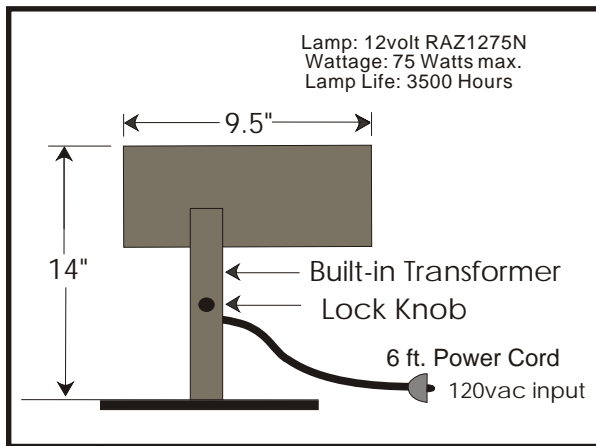

WhiteLite™ Specifications

For interior use