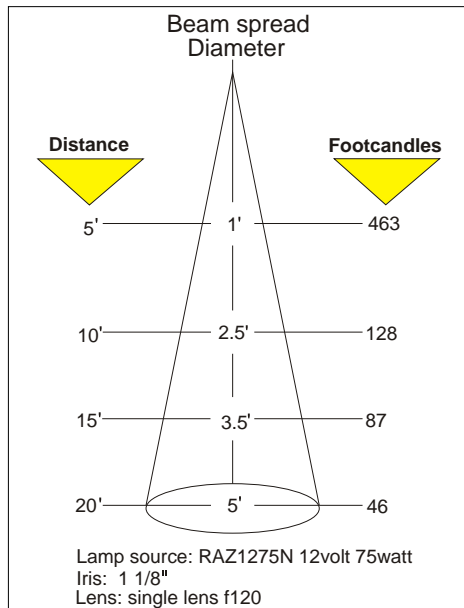

Photometrics

Another lens can be added to the projector to double the image size at the same distance.