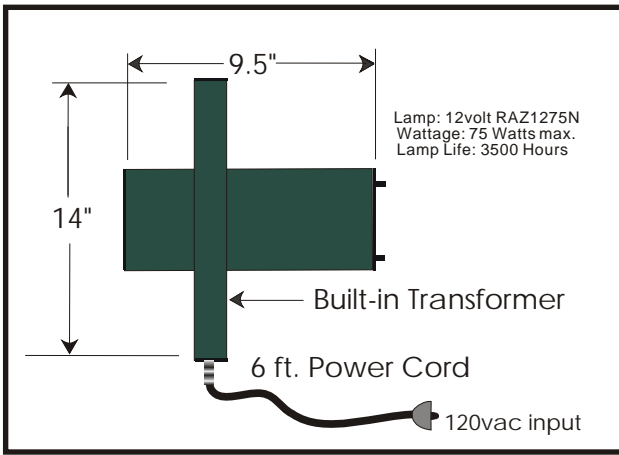

Item#	Description	Price
Raz-w/s	Single Lens Walkway_Projector for 23 foot throw	
Raz-w/d	Double Lens Walkway Projector for 10 foot throw