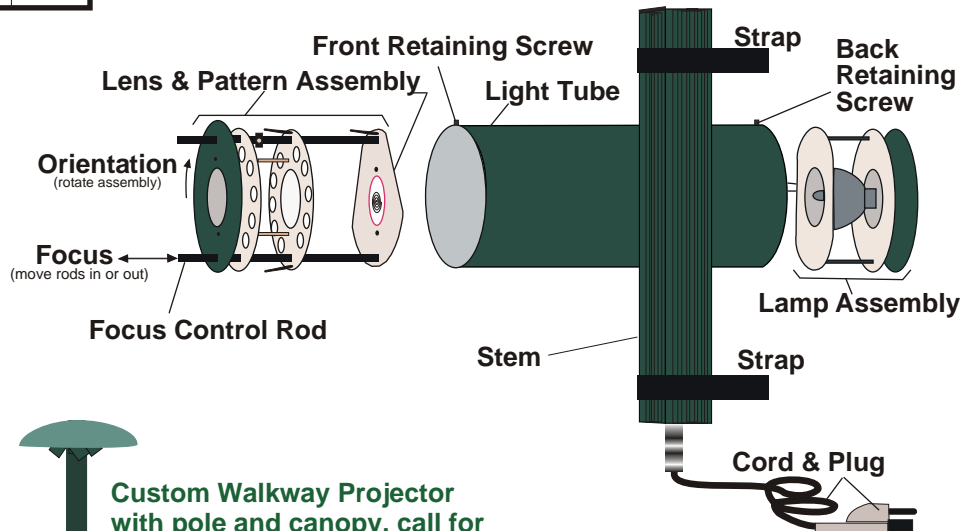

Custom Walkway Projector with pole and canopy, call for details.