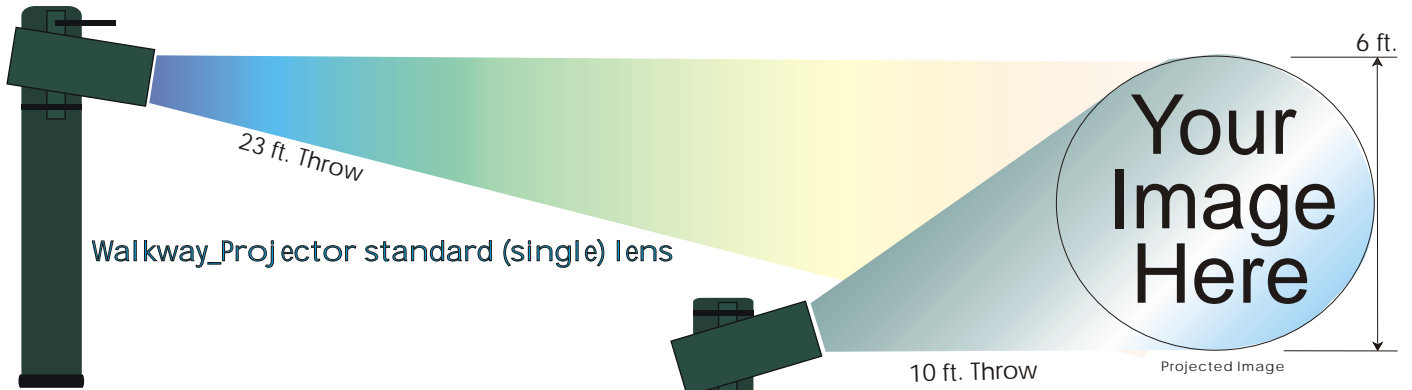

Lighting

Walkway ProjectorTM Specifications

Walkway_Projector standard (single) lens

Walkway_Projector wide angle (double) lens

Variable beam spreads can be accomplished by repositioning lens. (Only on WhiteLite double lens.)

A third lens can be added to the WhiteLite for greater beam spread.

Formulas for image size and projector distance

d=distance from projected surface to projector (feet)
i=image size (feet)

Single lens formula