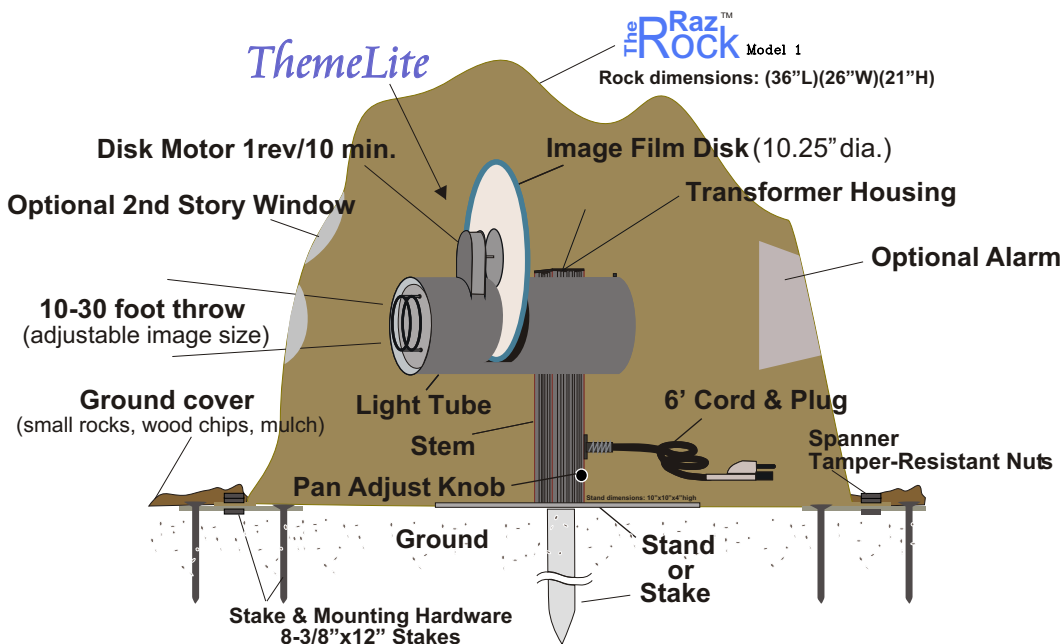

Options

- Alarm
- Tamper resistant kit (stake/mounting hardware)
- 2nd story window
- Motor speed options
- Rock model 1 or 2