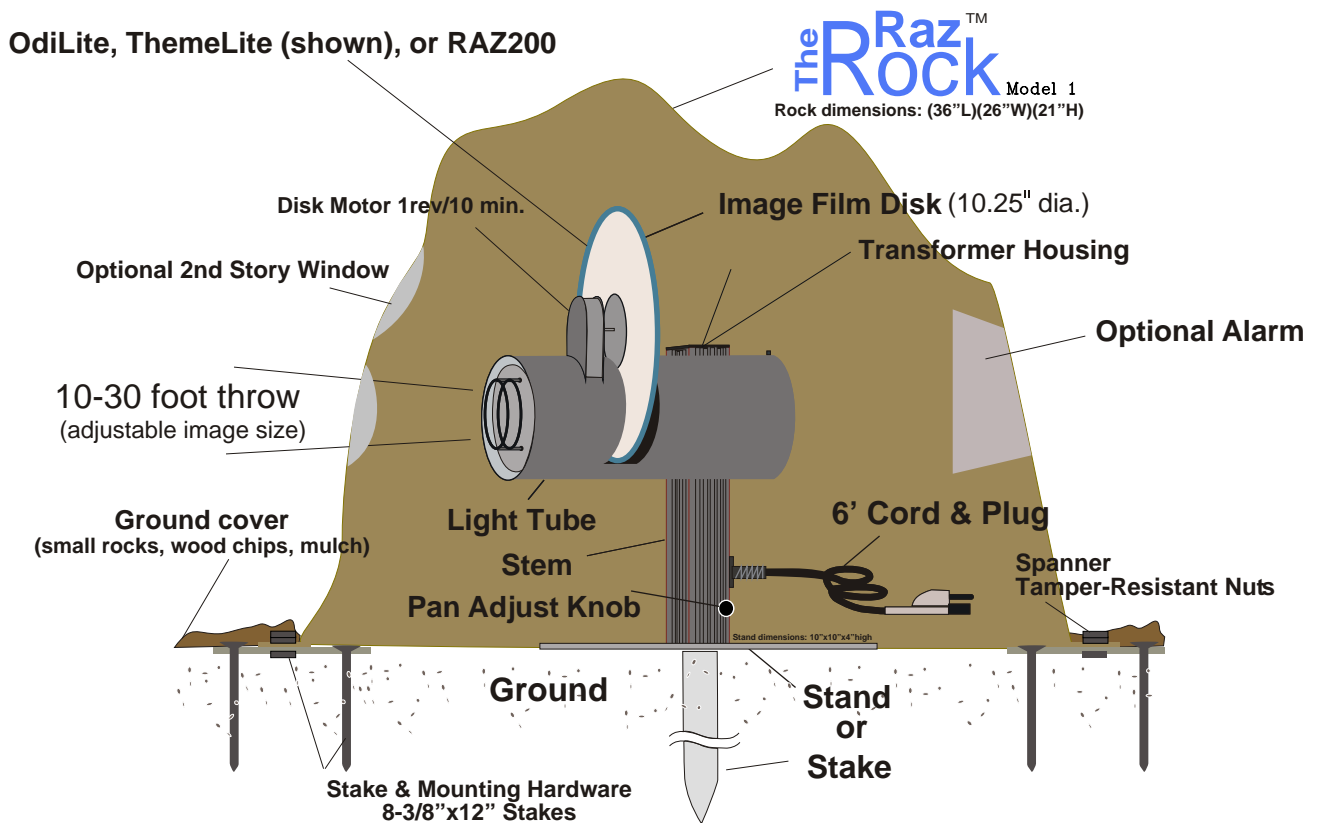

The RazRock™

Decorative rock cover

Conceals ODiLite and ThemeLite to protect against theft and vandalism. The RazRock blends into existing landscape producing a realistic effect.

Options

- Alarm
- Tamper proof stake and mounting hardware
- 2nd story window
- Motor speed options
- Rock model 1 or 2
- Custom concrete hollow rock