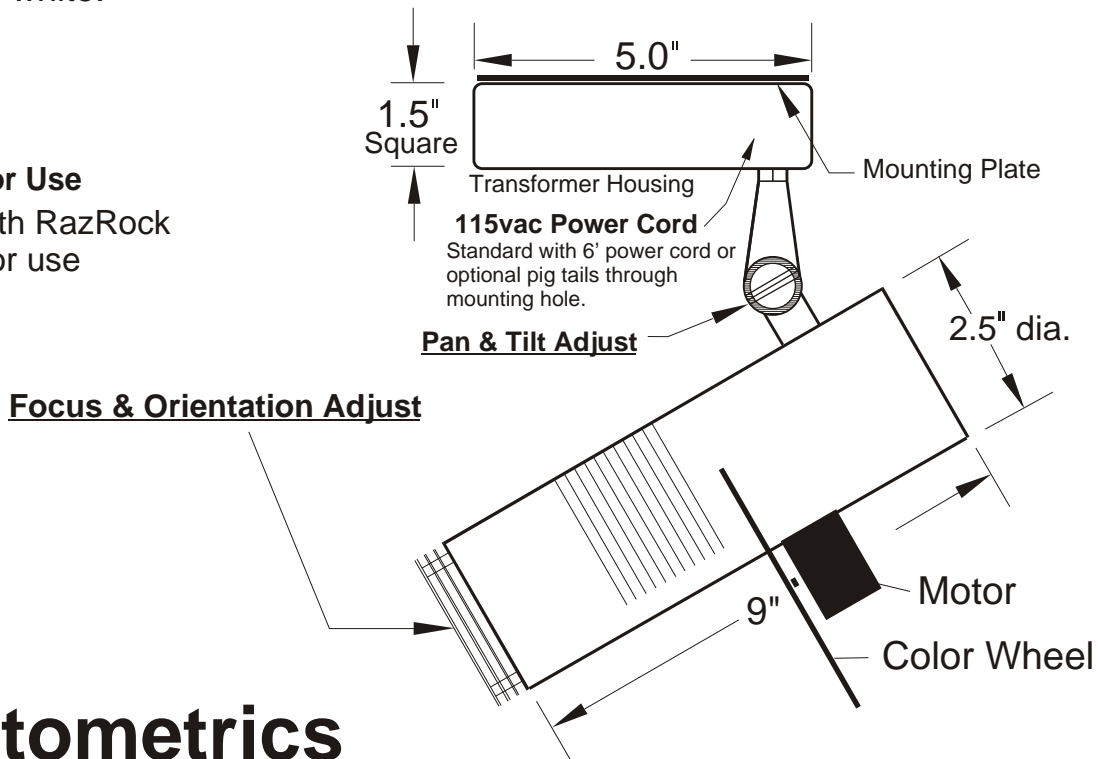

Fixture Weight: 4.5lbs.

For Interior Use
May be used with RazRock for outdoor use

Focus & Orientation Adjust

Photometrics

Custom Variations

Custom outdoor version with the RazRock
Custom Color wheel selection
Contact factory for other customs or variations