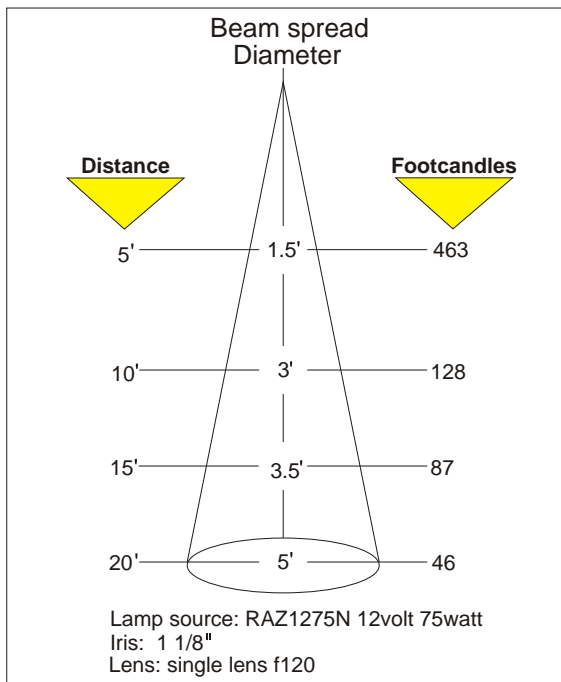

Fixture Weight: 4.5lbs.

For Interior Use
May be used with RazRock for outdoor use

Focus & Orientation Adjust

Photometrics

Custom Variations

Custom outdoor version with the RazRock
Custom Color wheel selection
Contact factory for other customs or variations