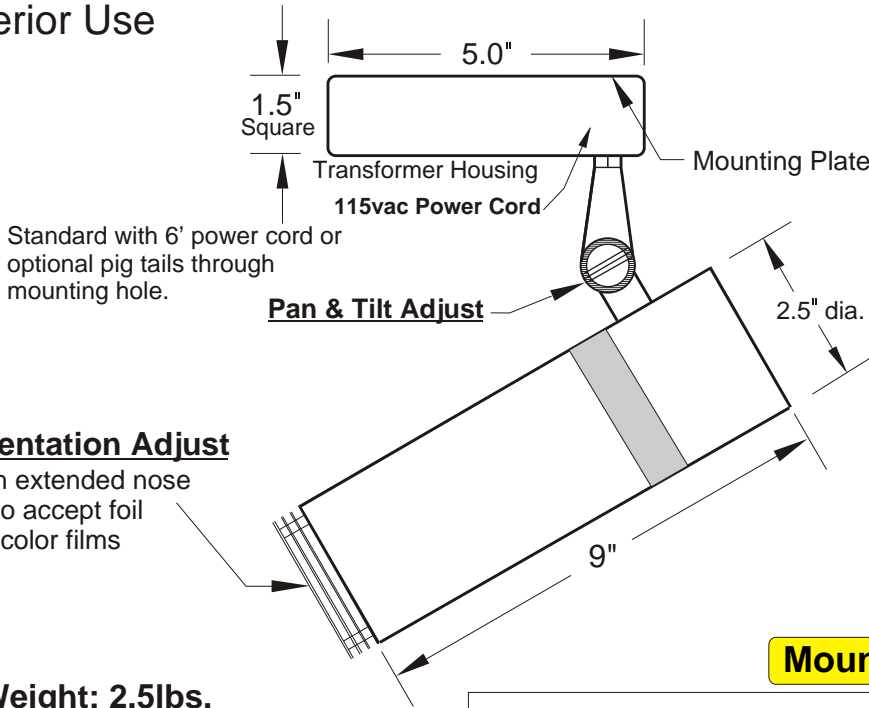

## Focus & Orientation Adjust

Available with extended nose or heat filter to accept foil patterns and color films

Fixture Weight: 2.5lbs.