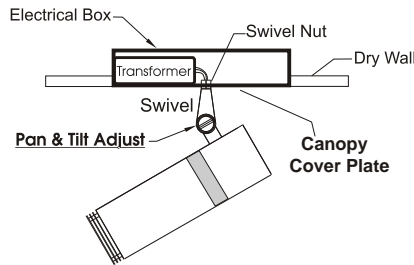

MicroSpot^{TM} Specifications

For Interior Use

Available in brushed finish, anodized black, or powder coated glazier white.

Focus & Orientation Adjust

Available with extended nose or heat filter to accept foil patterns and color films

Fixture Weight: 2.5lbs.

Mounting Options

MicroSpot Canopy Mount

MicroSpot Recess Mount

MicroSpot Truss Mount

MicroSpot Track Mount

Photometrics

Another lens can be added to the MicroSpot to double the image size at the same distance.

Office: 3549 East Reichert Drive, Crete, Illinois 60417

Phone: (708)672-0808, Fax: (708)672-4323

Factory: 990 Richard Road, Dyer, Indiana 46311

Phone: (219)322-8800, Fax: (219)322-8831

E-Mail: RazLight@AOL.COM

Lighting