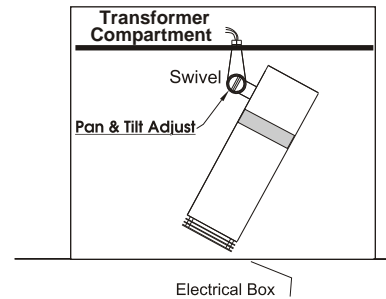

MicroSpot Recess Mount