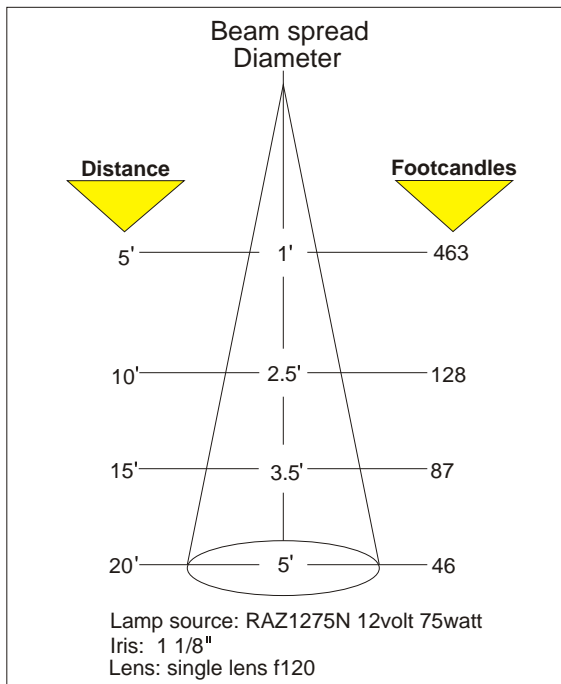

Photometrics

Options & custom Variations

- Pan sweep speeds: 1,2,4,8 rpm, custom speed
- Outdoor version
- Contact factory for details on custom variations

Established 1983
Manufacturing
Engineering

Office: 3549 East Reichert Drive, Crete, Illinois 60417
Phone: (708)672-0808, Fax: (708)672-4323
Factory: 990 Richard Road, Dyer, Indiana 46311
Phone: (219)322-8800, Fax: (219)322-8831
E-Mail: RazLight@AOL.COM
Web: RazLight.com

Lighting