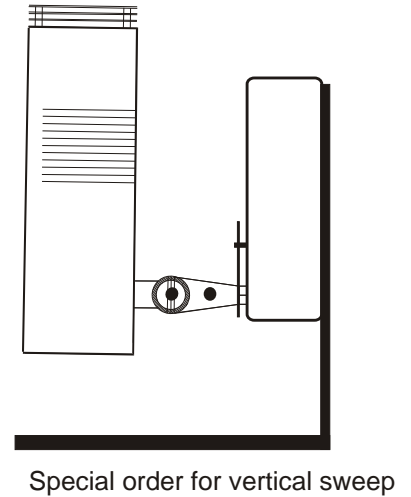

Lighting

FireFly Specifications

Horizontal Sweep

Vertical Sweep

FireFly (for interior use)

Optional water proof light head for exterior use

Fixture Weight: 4.5lbs.

Accessories