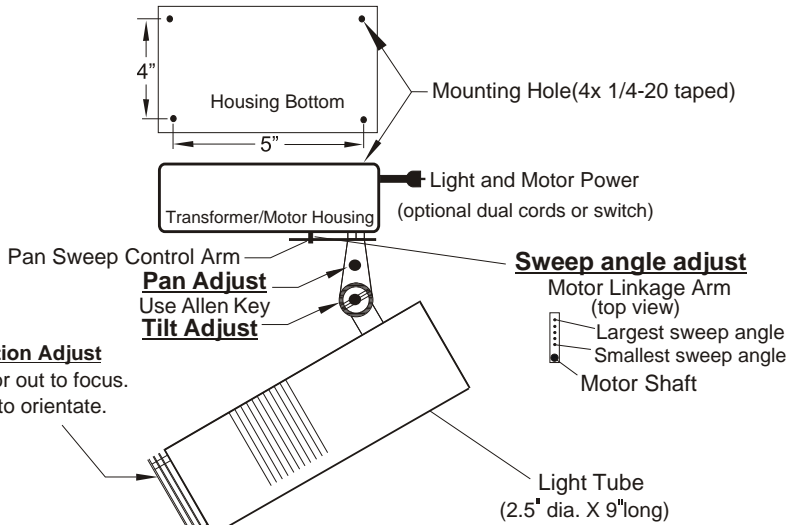

FireFlyTM

Indoor or Outdoor Oscillating Projector

The FireFly creates smooth lighting movement.

The FireFly attracts attention by sweeping back and forth while projecting a moving light over a product, display, or sign. Custom images can be projected producing special effects used in advertising. Sweep and tilt angle can be adjusted. Available in black or white and with vertical or horizontal sweep.

Lighting

FireFly Specifications

Horizontal Sweep

Vertical Sweep

FireFly (for interior use)

Optional water proof light head for exterior use

Fixture Weight: 4.5lbs.

Accessories