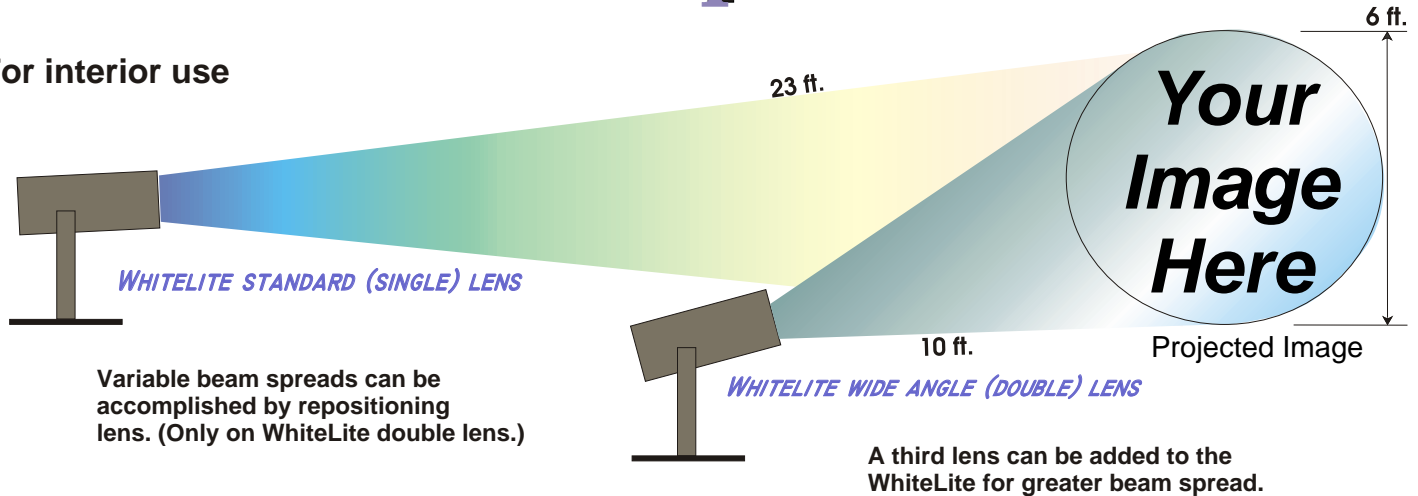

WhiteLite™

TABLE/FLOOR-TOP PROJECTION UNIT

The WhiteLite projector features ease of operation along with portability and beauty. Simply set the unit on a table top or floor and plug into the nearest outlet. Focus and orientation is accomplished by sliding or rotating the control rods located in the front of the light tube.

Lighting

WhiteLite™ Specifications

For interior use

Item#	Description
WhL/s	Single Lens WhiteLite for 23 foot throw
WhL/d	Double Lens WhiteLite for 10 foot throw

Accessories

- Iris kit
- Framing kit
- Patterns (Metal, foil, and color film) Call for catalog
- Lens (Multiple lens kits available) Call factory
- Dichroic Filters (Red, Green, Blue, Yellow, Amber)
- Lamps: RazEYF 12volt 75watt 14 degree beam*
- RazEXT 12volt 50watt 12 degree beam
- RazFRB 12volt 35watt 8 degree beam
- Tamper Resistant Kit

Formulas for image size and projector distance

d=distance from projected surface to projector (feet)
i=image size (feet)

Single lens formula	Double lens formula
$d=3.80i$ $i=0.26d$	$d=1.60i$ $i=0.60d$

Photometrics