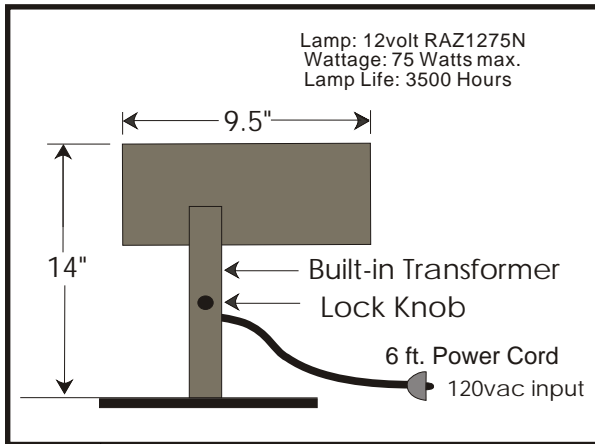

WhiteLite™

TABLE/FLOOR-TOP PROJECTION UNIT

The WhiteLite projector features ease of operation along with portability and beauty. Simply set the unit on a table top or floor and plug into the nearest outlet. Focus and orientation is accomplished by sliding or rotating the control rods located in the front of the light tube.

Lighting

WhiteLite™ Specifications

For interior use

Item#	Description
WhL/s	Single Lens WhiteLite for 23 foot throw
WhL/d	Double Lens WhiteLite for 10 foot throw

Accessories

- Iris kit
- Framing kit
- Patterns (Metal, foil, and color film) Call for catalog
- Lens (Multiple lens kits available) Call factory
- Dichroic Filters (Red, Green, Blue, Yellow, Amber)
- Lamps: RazEYF 12volt 75watt 14 degree beam*
- RazEXT 12volt 50watt 12 degree beam
- RazFRB 12volt 35watt 8 degree beam
- Tamper Resistant Kit