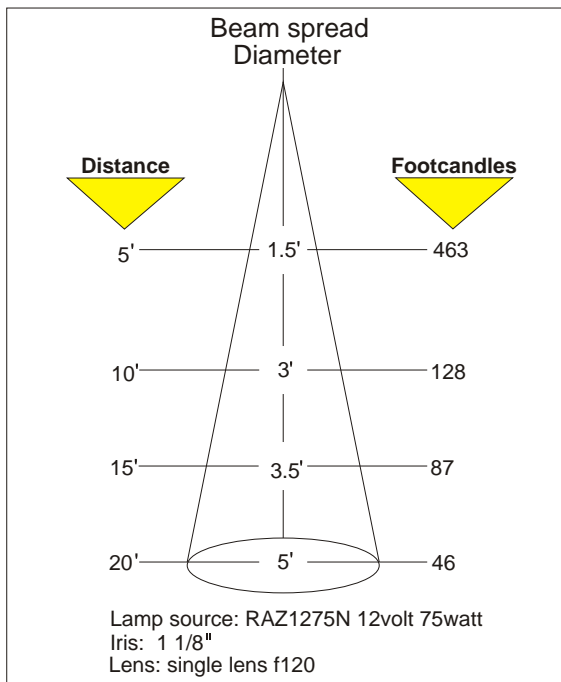

Fixture Weight: 4.5lbs.

For Interior Use
May be used with RazRock for outdoor use

Photometrics

Custom Variations

Custom outdoor version with the RazRock
Custom Color wheel selection
Contact factory for other customs or variations