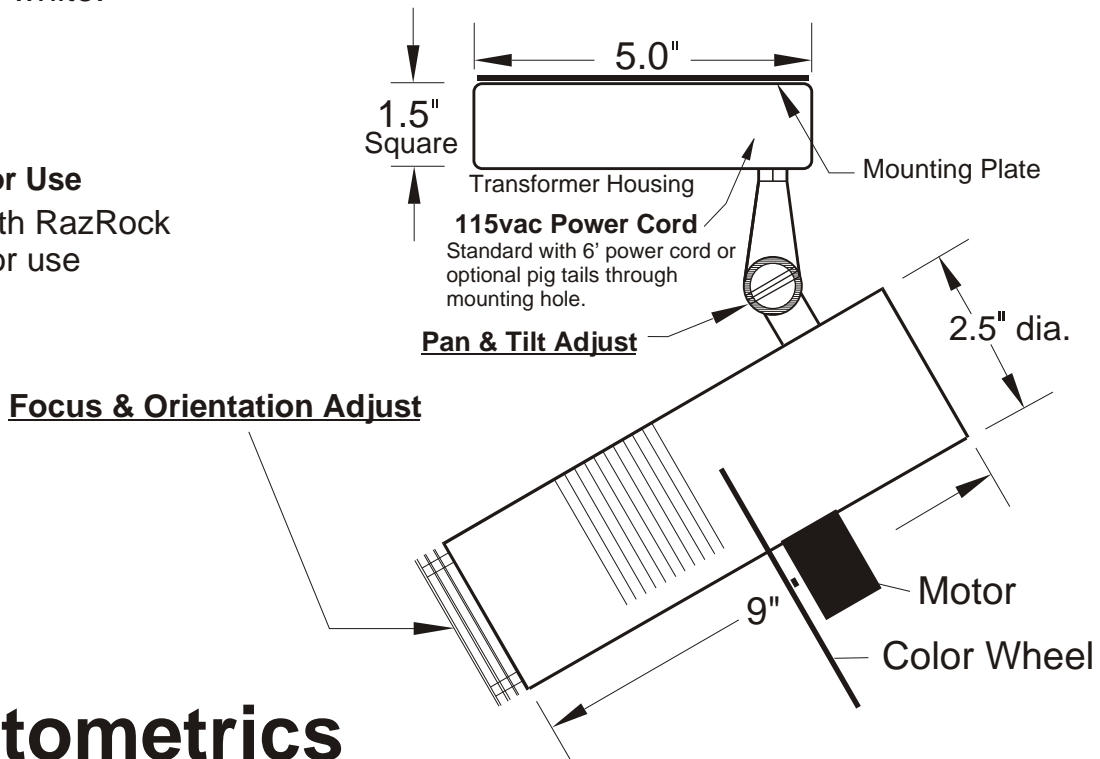

Fixture Weight: 4.5lbs.

For Interior Use
May be used with RazRock for outdoor use

Photometrics

Custom Variations

Custom outdoor version with the RazRock
Custom Color wheel selection
Contact factory for other customs or variations