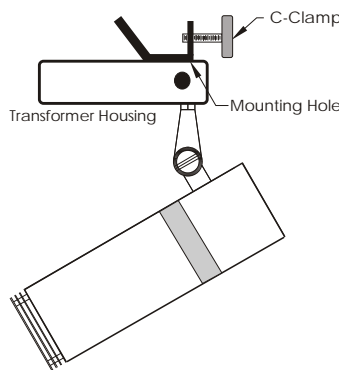

Fixture Weight: 2.5lbs.

Mounting Options

MicroSpot Canopy Mount

MicroSpot Recess Mount

MicroSpot Truss Mount

MicroSpot Track Mount

Photometrics

Another lens can be added to the MicroSpot to double the image size at the same distance.