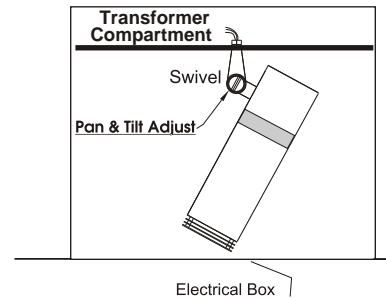

Fixture Weight: 2.5lbs.

Mounting Options

MicroSpot Canopy Mount

MicroSpot Recess Mount

MicroSpot Truss Mount

MicroSpot Track Mount

Photometrics

Another lens can be added to the MicroSpot to double the image size at the same distance.