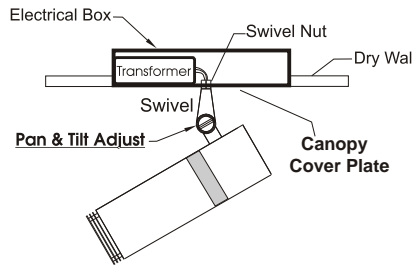

Lighting

MicroSpotTM Specifications

For Interior Use

Available in brushed finish, anodized black, or powder coated glazier white.

Focus & Orientation Adjust

Available with extended nose or heat filter to accept foil patterns and color films

Fixture Weight: 2.5lbs.

Mounting Options

MicroSpot Canopy Mount

MicroSpot Recess Mount

MicroSpot Truss Mount

MicroSpot Track Mount

Photometrics

Another lens can be added to the MicroSpot to double the image size at the same distance.