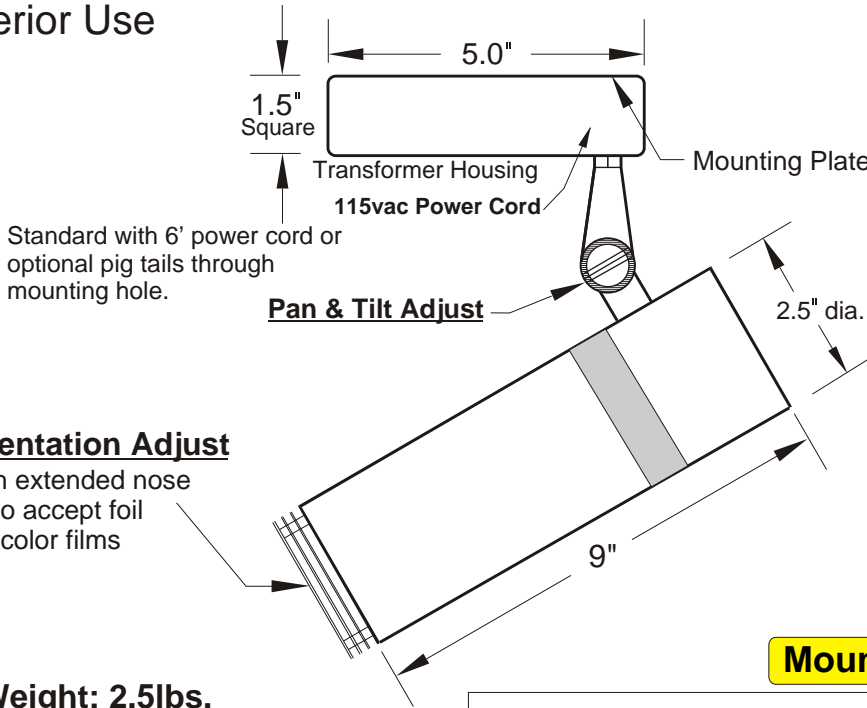

MicroSpot^{TM} Specifications

For Interior Use

Available in brushed finish, anodized black, or powder coated glazier white.

Focus & Orientation Adjust

Available with extended nose or heat filter to accept foil patterns and color films

Fixture Weight: 2.5lbs.

Mounting Options

MicroSpot Canopy Mount