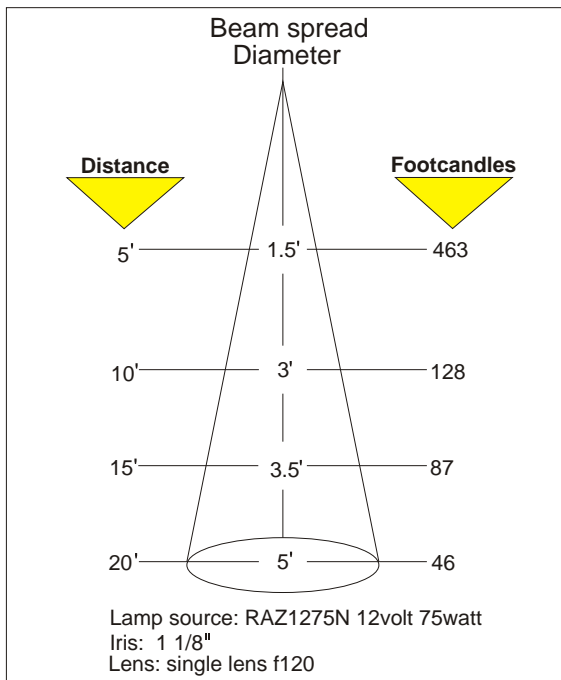

Fixture Weight: 2.5lbs.

Mounting Options

MicroSpot Canopy Mount

MicroSpot Recess Mount

MicroSpot Truss Mount

MicroSpot Track Mount

Photometrics

Another lens can be added to the MicroSpot to double the image size at the same distance.