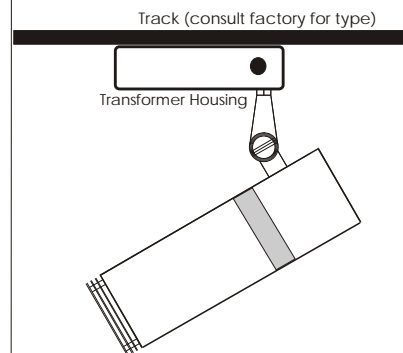

Fixture Weight: 2.5lbs.

Mounting Options

MicroSpot Canopy Mount

MicroSpot Recess Mount

MicroSpot Truss Mount

MicroSpot Track Mount

Photometrics

Another lens can be added to the MicroSpot to double the image size at the same distance.